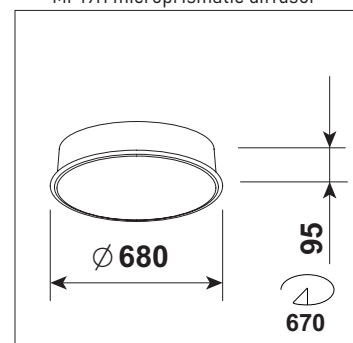

# PLAFO 680 REC

<b>Mounting:</b>	Recessed mounting
<b>Body material:</b>	Steel and aluminium
<b>Colour:</b>	Standard white RAL 9003S, other RAL colours on request
<b>Lumen output:</b>	Standard up to 8000 lm, any other on request
<b>LED module:</b>	Signify (Philips), Tridonic or equivalent SMD LED modules
<b>Colour temperature:</b>	3000/4000K/2700-6500K TW, other on request
<b>Colour Rendering:</b>	CRI>80 in standard, other on request
<b>Driver:</b>	EVG on-off/DALI/MC ( MasterConnect )/Casambi, other on request
<b>Wireless control:</b>	Philips MasterConnect / Casambi, other on request
<b>Daylight/Occupancy sensor:</b>	Built-in XC sensor or wireless MCS sensor
<b>Emergency unit:</b>	On request
<b>Operating temperature range:</b>	0°C ... +35°C
<b>IP Class:</b>	IP40 in standard
<b>Power:</b>	220-240V 50/60Hz
<b>Lighting direction:</b>	Direct
<b>Light distribution:</b>	Symmetric
<b>Diffuser:</b>	OP white acrylic, MP19H microprismatic UGR<19
<b>Beam angle:</b>	All types available in our LDT file database
<b>Warranty:</b>	5 Years standard warranty

XC daylight&occ sensor

OP opal diffuser

MP19H microprismatic diffuser

MCS wireless daylight&occ sensor

XCS wireless switch

Basic dimensions